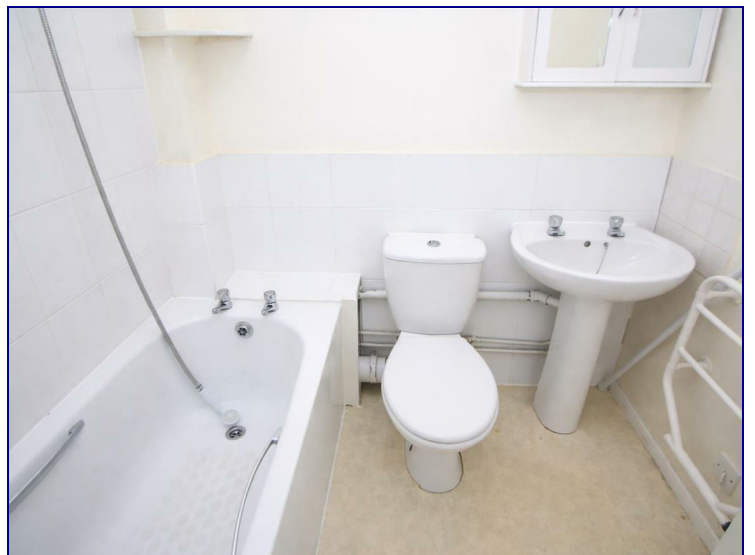

www.kings-group.net

9 Lynton Parade
Cheshunt EN8 8LF
Tel: 01992 635 735

Berners Way, Hertfordshire, EN10 6NR

£1,100 PCM

One Bedroom Flat, Available 2nd May.

This property offers a good size lounge, separate kitchen, three piece bathroom suite and a double bedroom. Parking is available and is non-restricted.